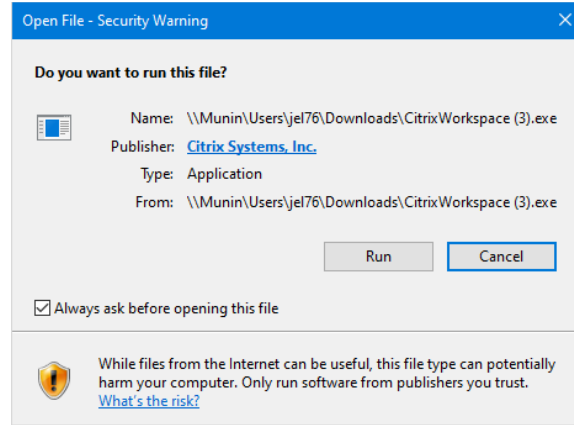

### To Download Citrix:

- 1) Go to <https://citrix.duke.edu/Citrix/DukeWeb/> and login using your Duke username (NetID) and password
- 2) In the upper righthand banner, beside “Download Citrix Web Client” click either Microsoft Windows or Apple Mac OS

### For Windows:

- 1) When you click the download option for Microsoft Windows, the file will automatically download

- a. \*If you do not see the downloaded file, go to - <https://www.citrix.com/downloads/workspace-app/windows/workspace-app-for-windows-latest.html>
- 2) Click on the downloaded file. A security warning window will pop up, click “Run”
  - a. \*If you do not have security warnings turned on, then proceed to the next step