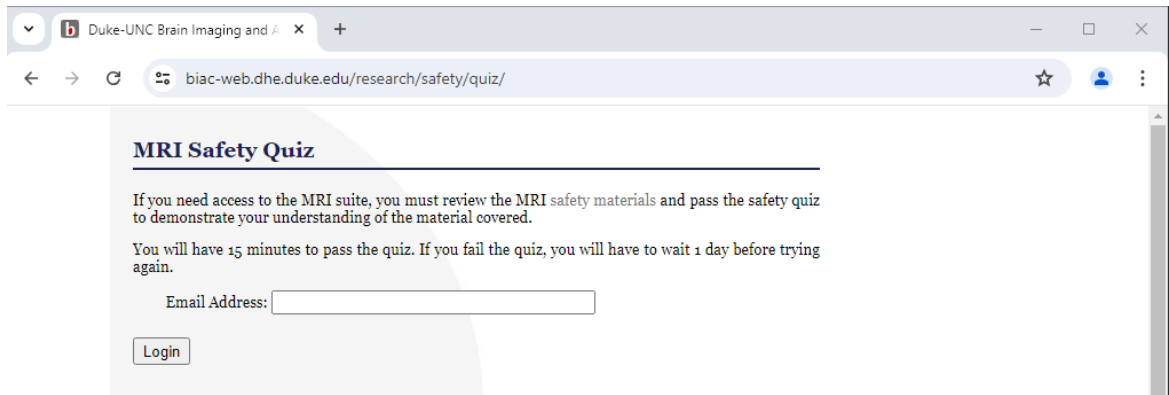

## To access the MRI safety quiz after installation:

- 1) Once you have downloaded Citrix, select the “Apps” Icon at the top of the page

- 2) Click on the Google Chrome App.

- a. \*If you plan on using Citrix again to access the BIAC safety quiz or Scanner Schedule, then it is recommended that you click the star icon in the top left corner of the Google Chrome App. This will bookmark the App so it displays on your Home page in Citrix
- 3) When you click on the Google Chrome icon a file will download. Click on this file to open it.

- 4) A Google Chrome window will open within Citrix

- 5) In this window, search <https://www.biac.duke.edu/research/safety> and click on the MRI Safety Quiz Link

6) Enter your email address and begin the quiz when you are ready