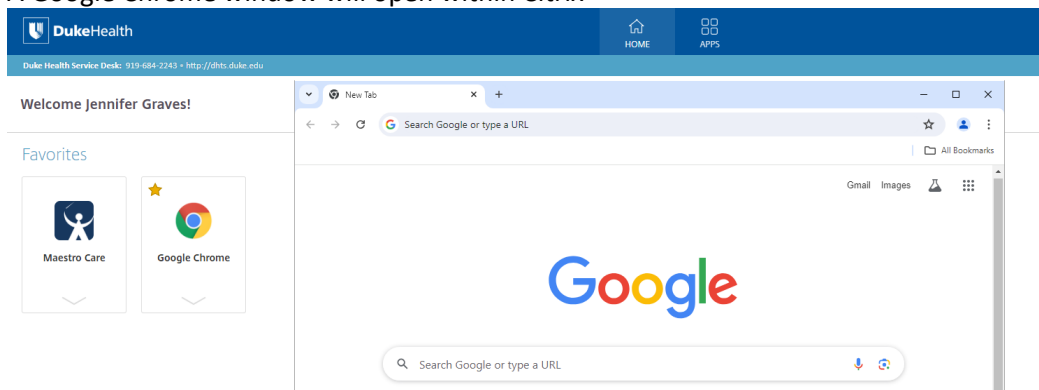

The screenshot shows the Citrix website's download page for the Citrix Workspace app 2405 for Mac. The page header includes the Citrix logo and navigation links for Solutions, Platform, Resources, Support, and Partners. A search bar and 'Contact us' link are also visible. The breadcrumb trail reads: Downloads / Citrix Workspace App / Workspace app for Mac / Citrix Workspace app 2405 for Mac. On the left, there is a 'Find Downloads' sidebar with a dropdown menu set to 'Citrix Workspace App' and a search box labeled 'Search Downloads'. The main content area features the title 'Citrix Workspace app 2405 for Mac' and a 'Release Date: Jul 9, 2024' badge. Below this, it lists 'Compatible with:' followed by three bullet points: macOS 14 Sonoma (up to 14.5), macOS 13 Ventura, and macOS 12 Monterey. A prominent 'Download File' button is displayed. The page also shows the file size as 504.5 MB (.dmg) and the version as 24.05.0.89 (2405), suitable for installation on Apple silicon and Intel-based Mac. A 'Checksums' section at the bottom provides the SHA-256 hash: SHA-256-5e3a449126874612f81fb961d00140feb2a98af37eada0819e0c6f437d016d5ed.

## To access the MRI safety quiz after installation:

- 1) Once you have downloaded Citrix, select the “Apps” Icon at the top of the page

- 2) Click on the Google Chrome App.

- a. \*If you plan on using Citrix again to access the BIAC safety quiz or Scanner Schedule, then it is recommended that you click the star icon in the top left corner of the Google Chrome App. This will bookmark the App so it displays on your Home page in Citrix
- 3) When you click on the Google Chrome icon a file will download. Click on this file to open it.

- 4) A Google Chrome window will open within Citrix

- 5) In this window, search <https://www.biac.duke.edu/research/safety> and click on the MRI Safety Quiz Link

6) Enter your email address and begin the quiz when you are ready